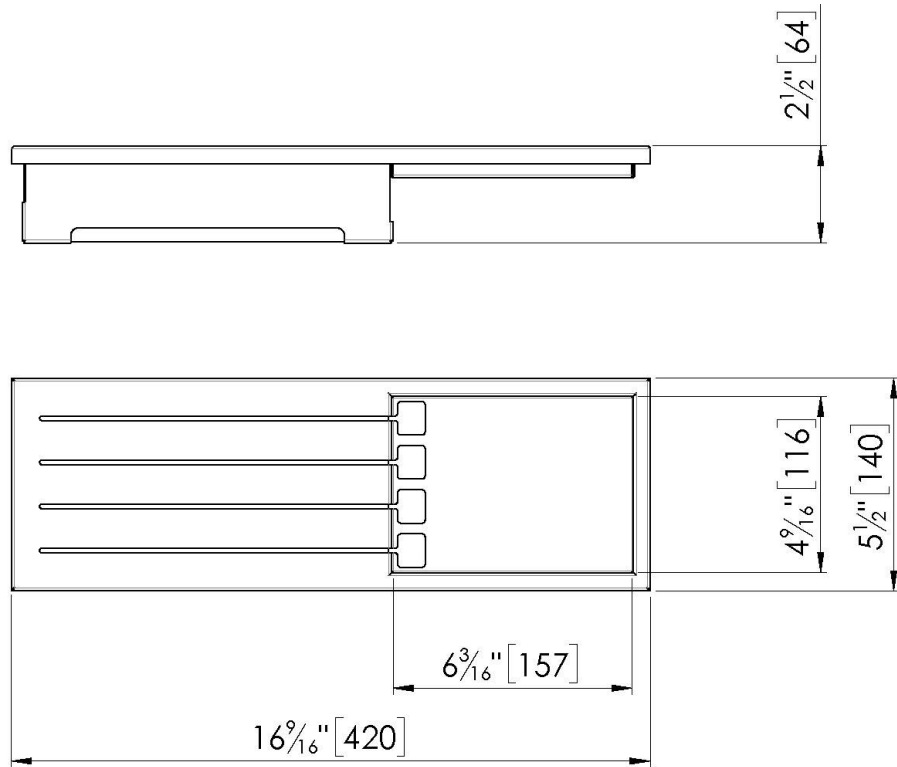

TECHNICAL DATA

8100 712

1 x black support